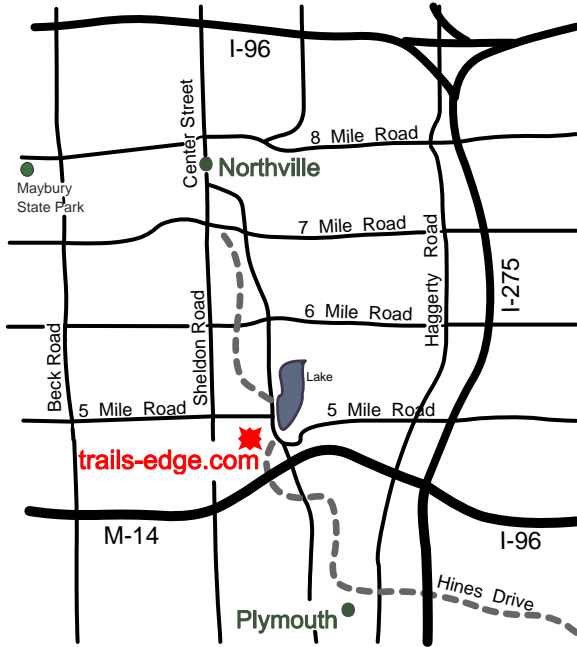

# 15095 Northville Road

Inside the Province Town Centre

## **Directions From M-14:**

Take M-14 to Sheldon Road Exit. Head North on Sheldon to 5 Mile road (about a mile north). Turn Right onto 5 Mile road and take it down the hill to the "T" at Northville Road. Turn Right onto Northville Road and go under the RR Tressle and a few hundred yards further is a "Y" in the road (Lake will be on your left). We are the last driveway on the right before the "Y". Look for the small decorative light house. (734)-420-1200

## **Directions from 275**

Take 275 to the 6 Mile exit and head West on 6 Mile. (a little more than a mile and just under a RR tressle) take 6 Mile to Northville Road. Turn Left on Northville Road and follow this past the next light (5 mile) go under the 2nd RR Tressle and a few hundred yards further is a "Y" in the road (Lake will be on your left). We are the last driveway on the right before the "Y". Look for the small decorative light house. (734)-420-1200